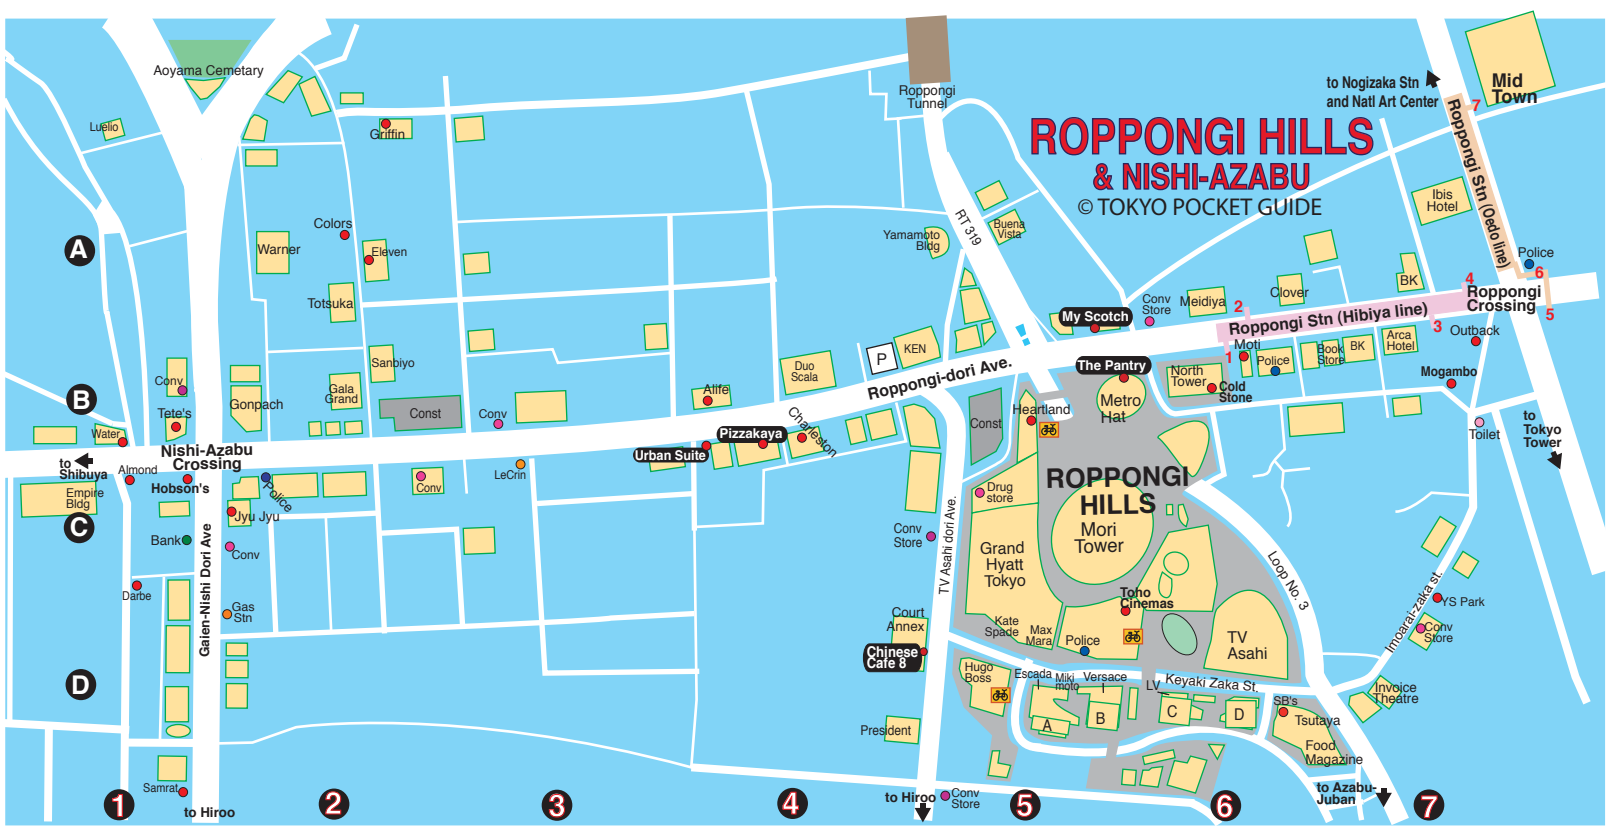

ROPPONGI HILLS & NISHI-AZABU

© TOKYO POCKET GUIDE

Aoyama Cemetary

Roppongi Tunnel

to Nogizaka Stn and Natl Art Center

Mid Town

Roppongi Stn (Oedo line)

ROPPONGI HILLS & NISHI-AZABU

© TOKYO POCKET GUIDE

Roppongi-dori Ave.

Roppongi Stn (Hibiya line)

Roppongi Crossing

to Tokyo Tower

Nishi-Azabu Crossing

to Shibuya

ROPPONGI HILLS Mori Tower

Gaien-Nishi Dori Ave

to Hiroo

to Azabu-Juban

A

B

C

D

1