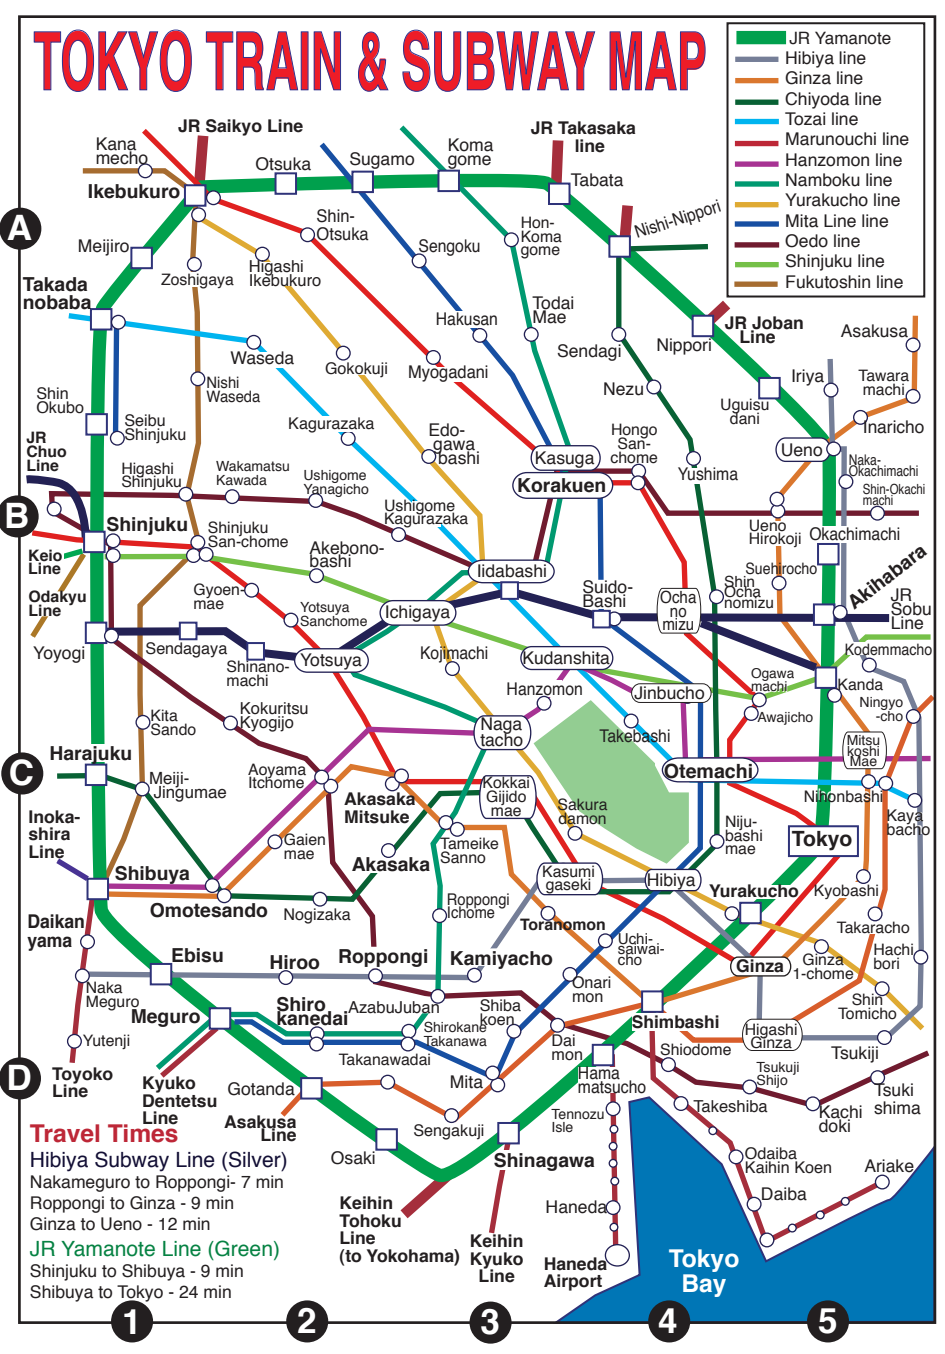

# TOKYO TRAIN & SUBWAY MAP

- JR Yamanote
- Hibiya line
- Ginza line
- Chiyoda line
- Tozai line
- Marunouchi line
- Hanzomon line
- Namboku line
- Yurakucho line
- Mita Line line
- Oedo line
- Shinjuku line
- Fukutoshin line

A

B

C

D

1

2

3

4

## Travel Times

- Hibiya Subway Line (Silver)**  
Nakameguro to Roppongi - 7 min  
Roppongi to Ginza - 9 min  
Ginza to Ueno - 12 min
- JR Yamanote Line (Green)**  
Shinjuku to Shibuya - 9 min  
Shibuya to Tokyo - 24 min

**Keihin Tohoku Line (to Yokohama)**

**Keihin Kyuko Line**

**Tokyo Bay**