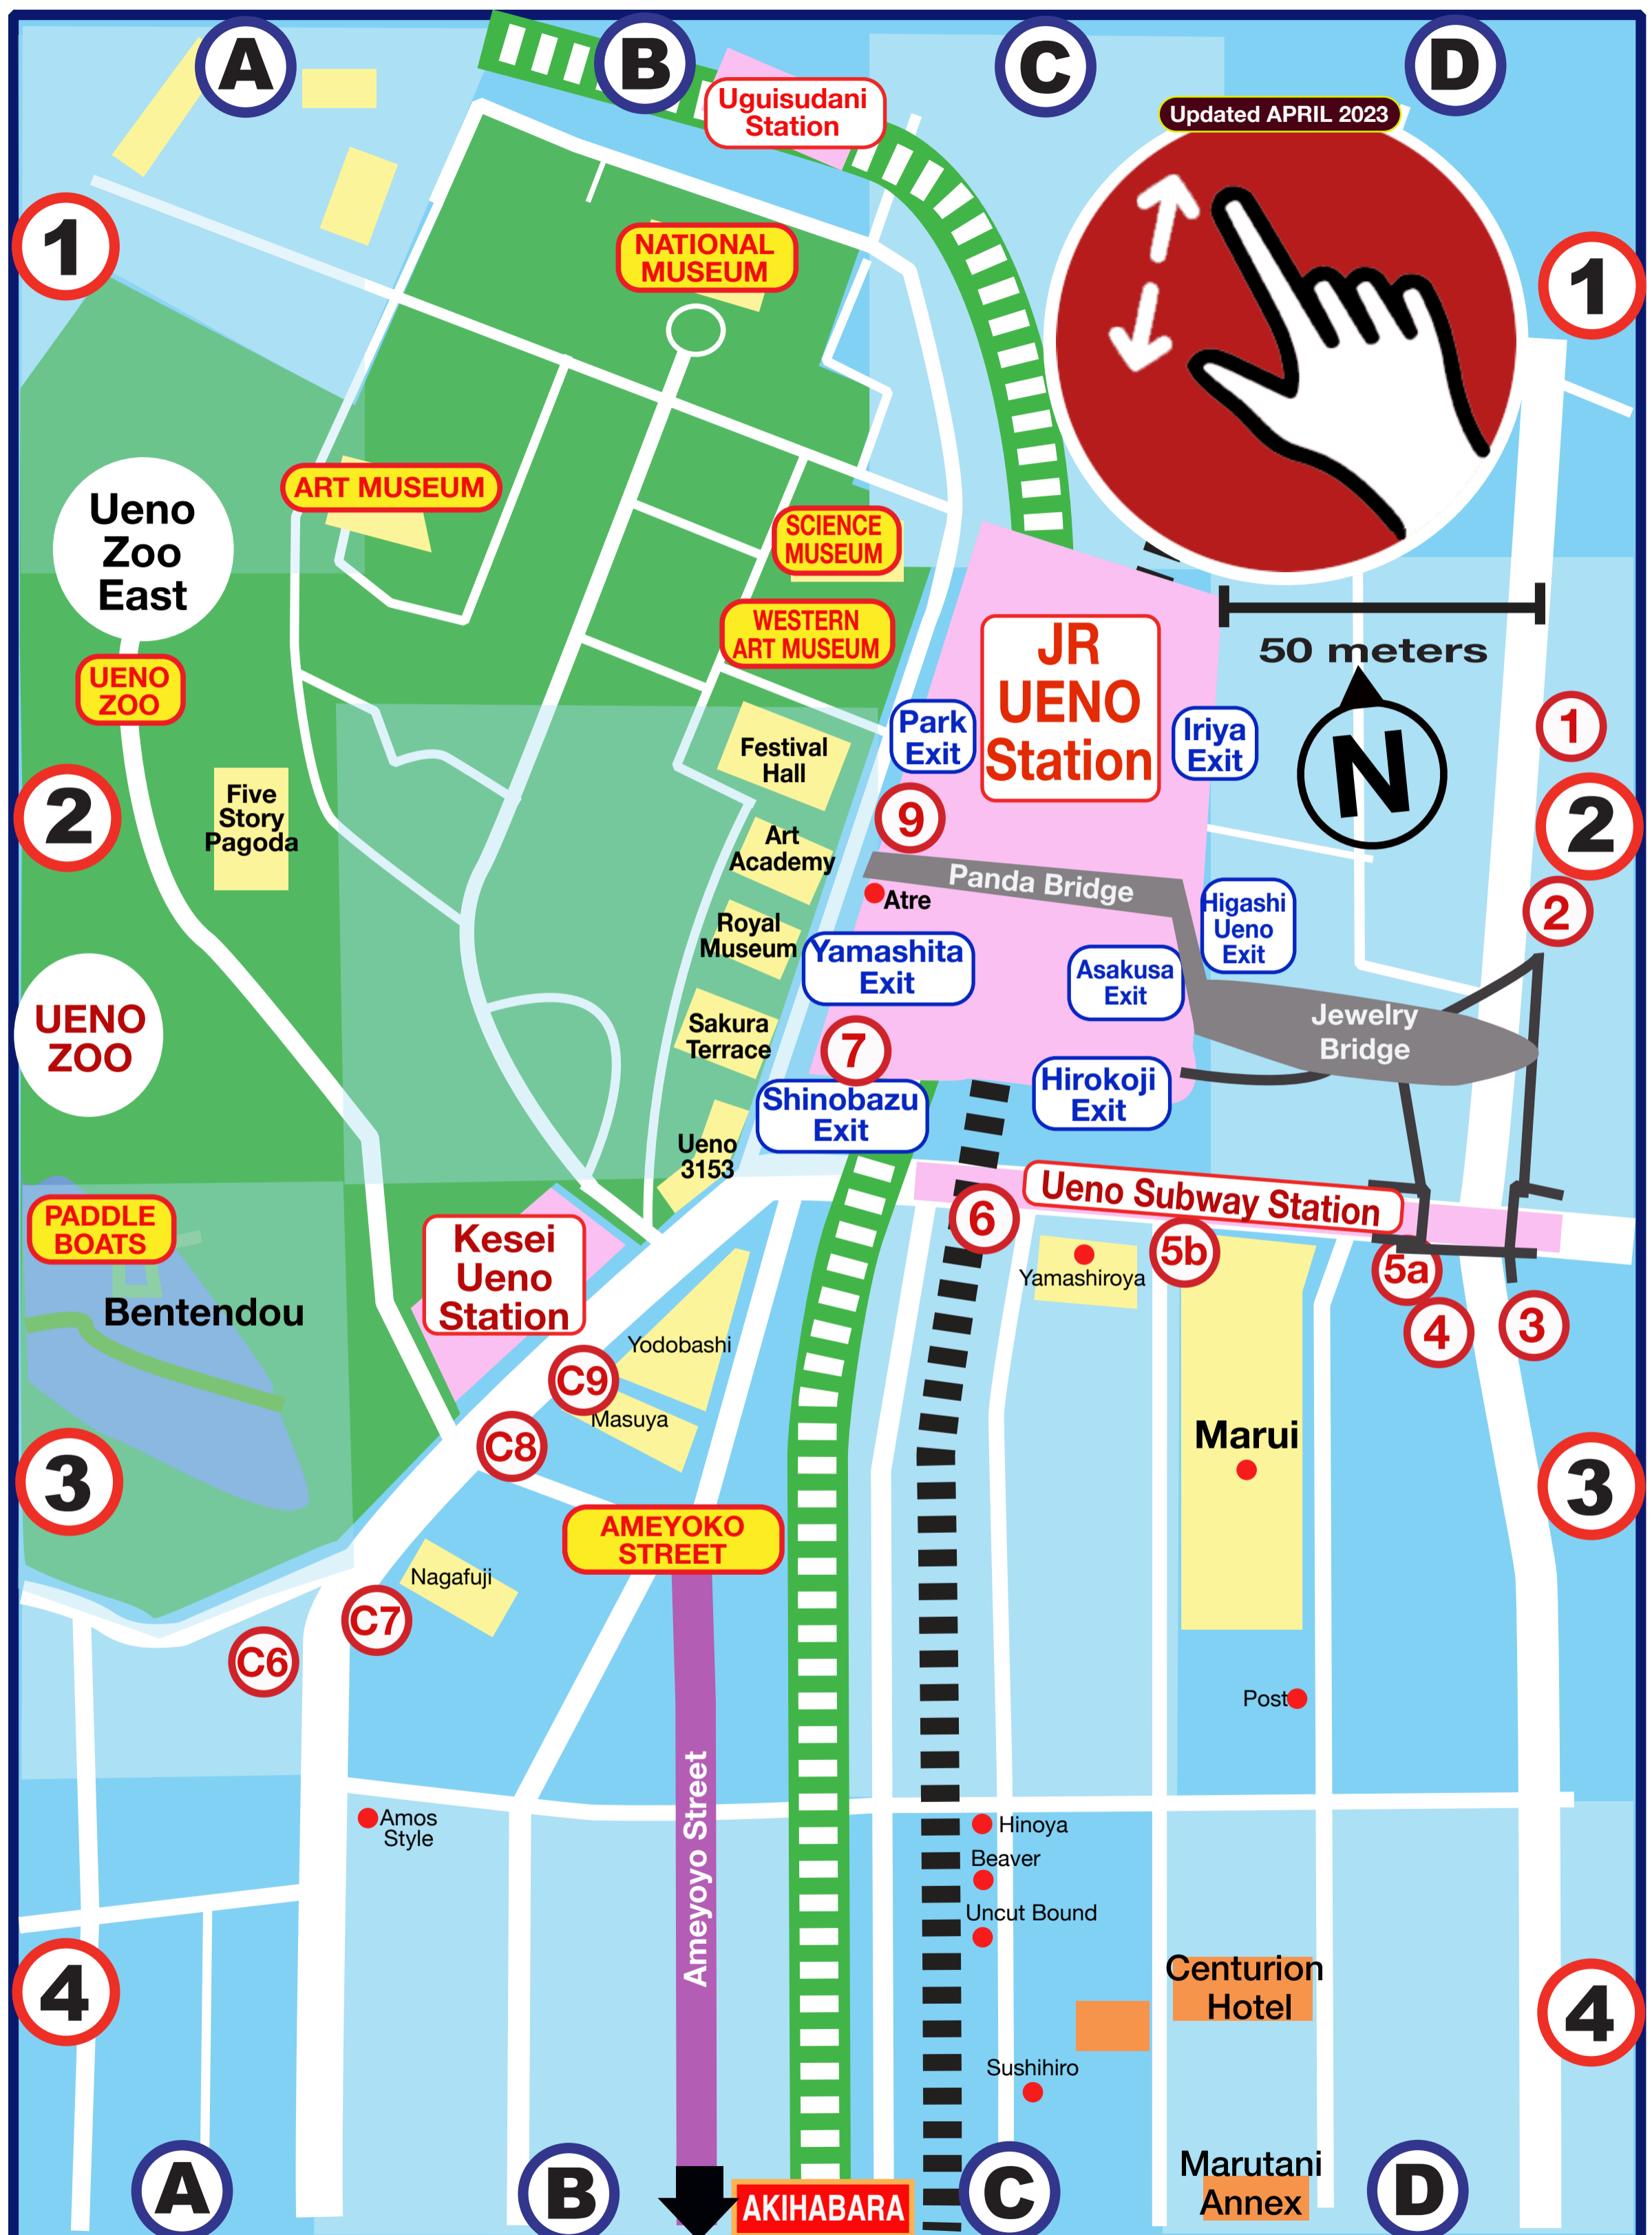

TOKYO POCKET GUIDE UENO MAP IN ENGLISH

TOKYO POCKET GUIDE UENO MAP IN ENGLISH