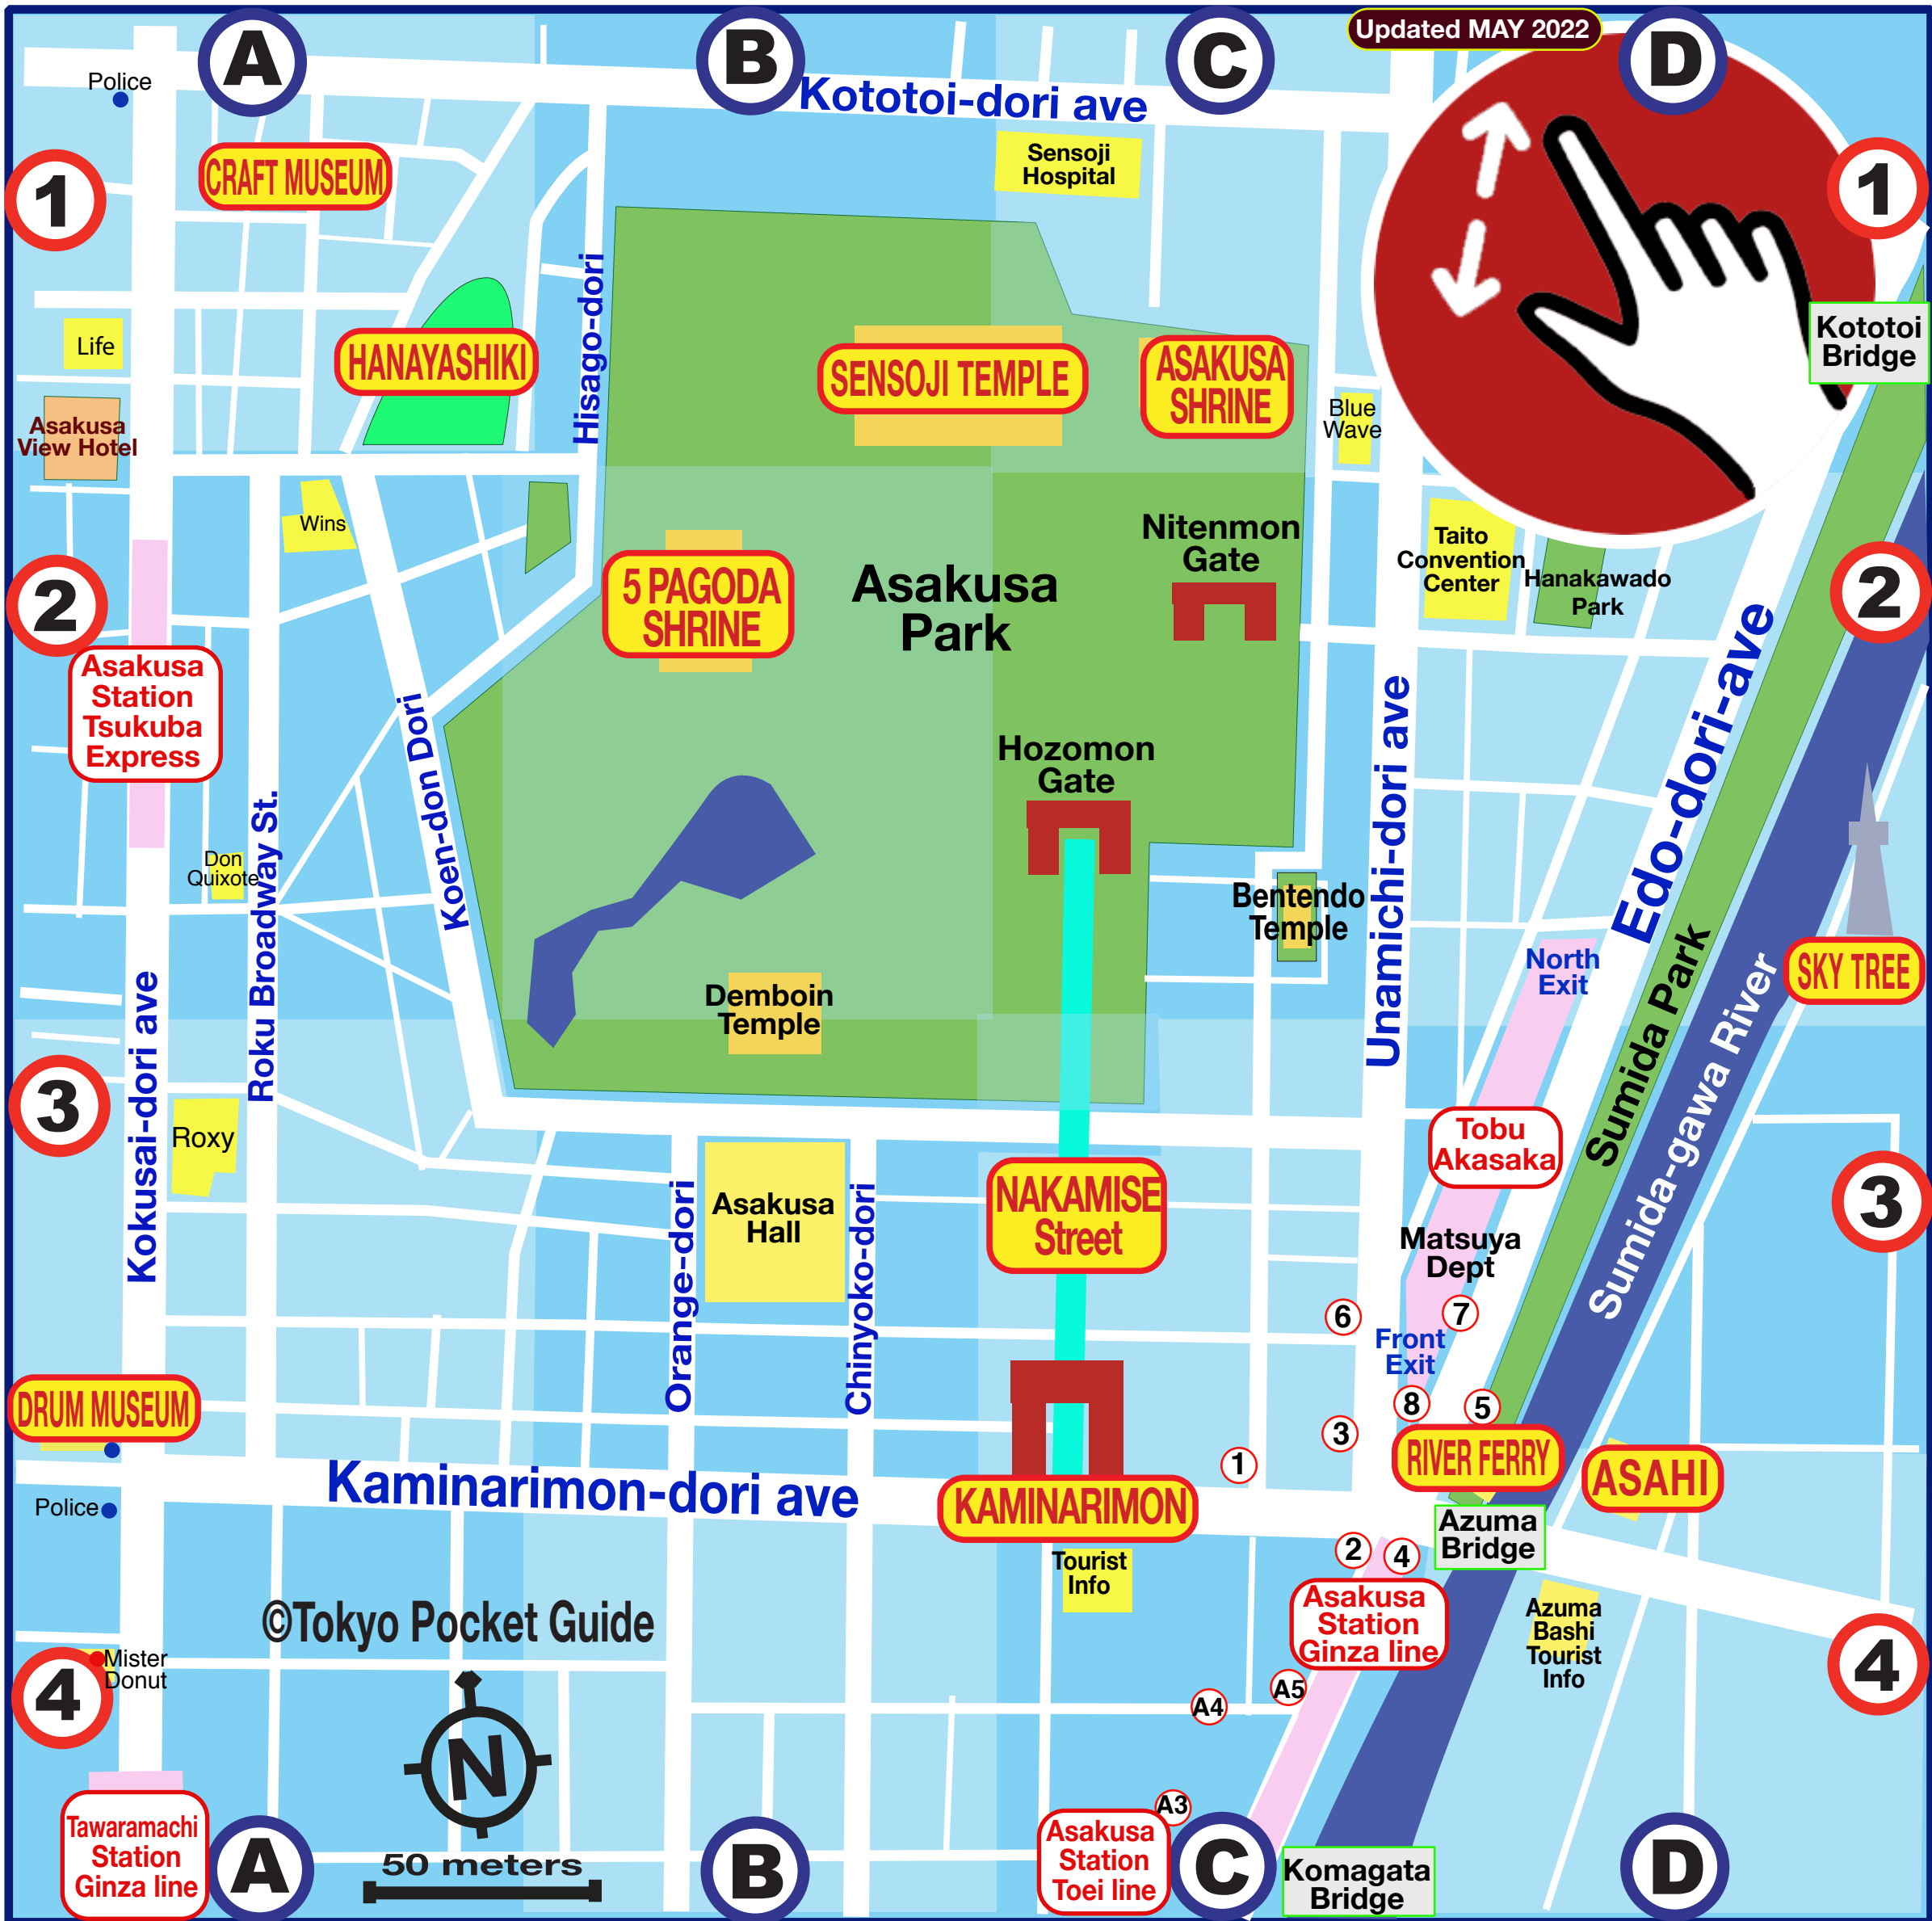

TOKYO POCKET GUIDE ASAKUSA MAP ATTRACTIONS

TOKYO POCKET GUIDE ASAKUSA MAP ATTRACTIONS